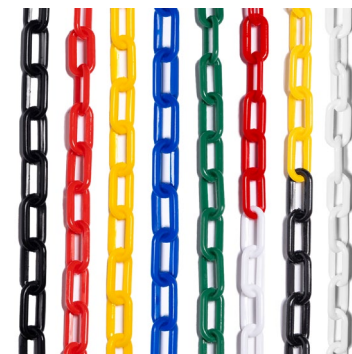

PLASTIC POST & CHAIN BARRIER SET

OPTIONS

- Heavy Duty PVC Post & Spike
- Heavy Duty PVC Post & Rubber Base
- 6mm Plastic Chain (5m & 25m)
- 8mm Plastic Chain (5m & 25m)
- Chain Link Connectors

POST COLOURS

CHAIN COLOURS

WATCH ON
YouTube