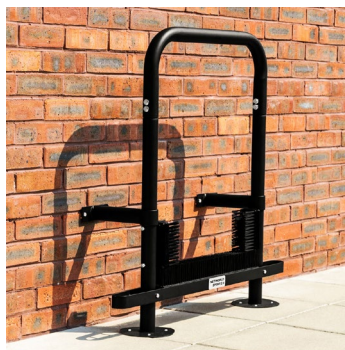

HEAVY DUTY BOOT SCRAPER

WATCH ON
 YouTube

MODELS

- Single
- Double
- Triple

GROUND FIXING

- Base Plate
- Direct Bury
- Socketed

COLOURS