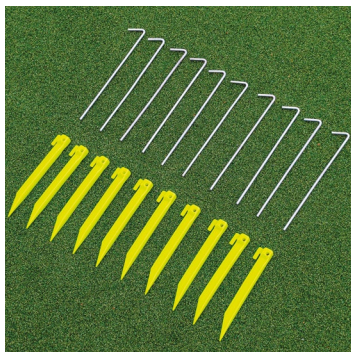

## BALL STOP NETTING & ROPE

- 120mm Football Stop Netting
- 28mm Multi Sport Stop Netting
- 48mm Multi Sport Stop Netting
- Anti-Vermin Net Skirt
- Lacing Twine
- Rope

WATCH ON  
 YouTube