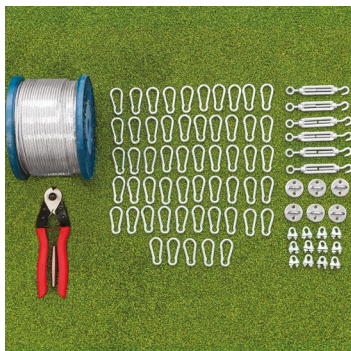

## BALL STOP NETTING & ROPE

- 120mm Football Stop Netting
- 28mm Multi Sport Stop Netting
- 48mm Multi Sport Stop Netting
- Anti-Vermin Net Skirt
- Lacing Twine
- Rope

WATCH ON  
 YouTube