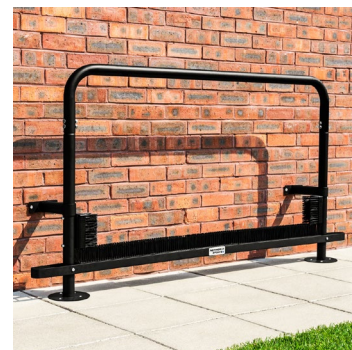

HEAVY DUTY BOOT SCRAPER

WATCH ON
 YouTube

MODELS

- Single
- Double
- Triple

GROUND FIXING

- Base Plate
- Direct Bury
- Socketed

COLOURS