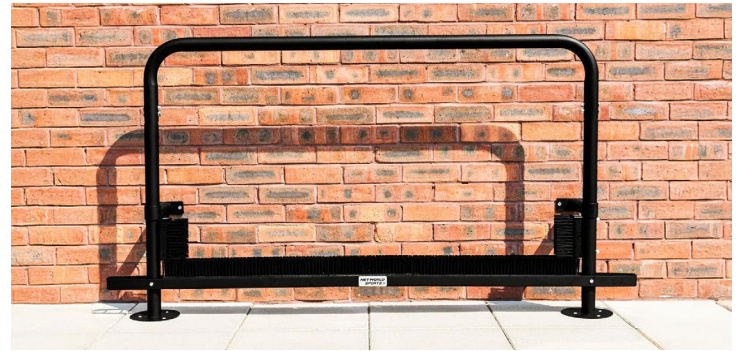

# COMPACT BOOT SCRAPER

SIZE

- 3'

COLOURS

WATCH ON  
 YouTube