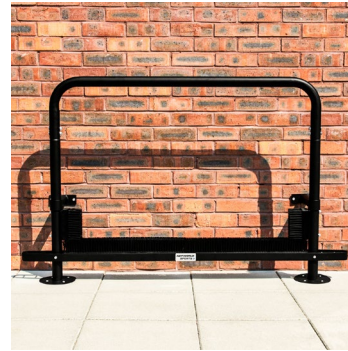

# COMPACT BOOT SCRAPER

SIZE

- 3'

COLOURS

WATCH ON  
 YouTube