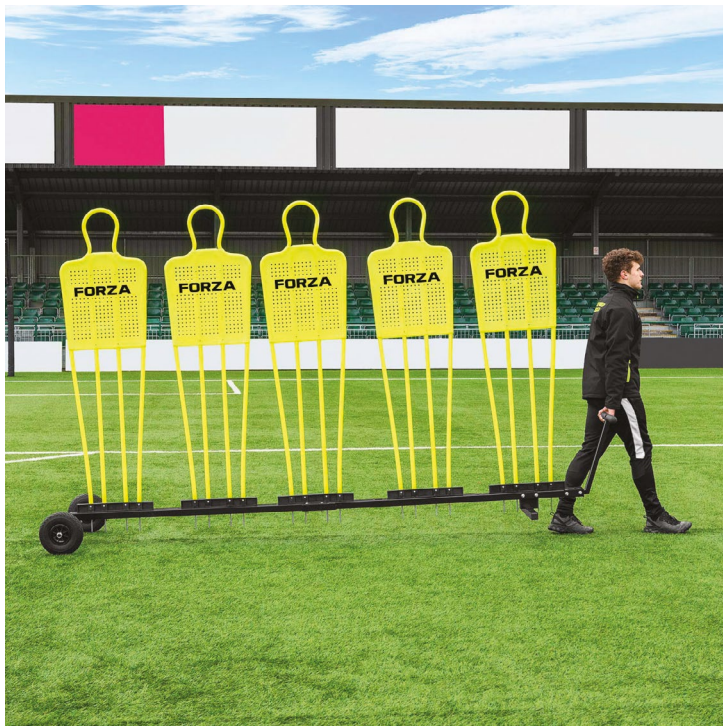

SIZES

- Mini (4'/1.2m)
- Junior (5.4'/1.6m)
- Senior (6'/1.8m)

OPTIONS

- Astro Base
- Carry Bag
- 2-in-1 Rebound Base
- Mannequin Trolley

MANNEQUIN TROLLEY

WATCH ON
 YouTube

2-IN-1 REBOUND BLOCK & MANNEQUIN BASE