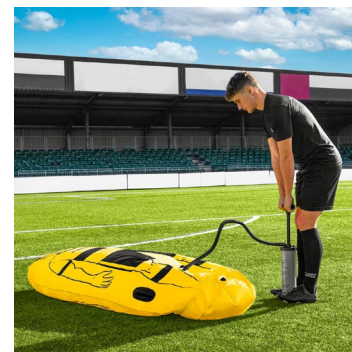

AIR MANNEQUINS

SIZE

- Junior (3.9'/115cm)
- Senior (5.8'/175cm)
- Jumbo (6.7'/205cm)

OPTIONS

- Pump
- Standard Carry Bag
- Luxury Wheeled Bag