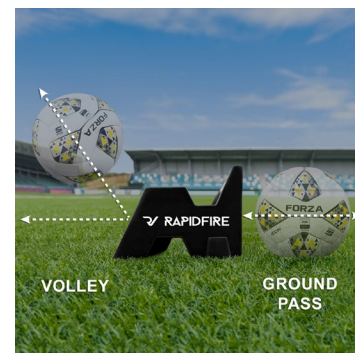

SIZES

- Mini (4'/1.2m)
- Junior (5.4'/1.6m)
- Senior (6'/1.8m)

OPTIONS

- Astro Base
- Carry Bag
- 2-in-1 Rebound Base
- Mannequin Trolley

MANNEQUIN TROLLEY

WATCH ON
 YouTube

2-IN-1 REBOUND BLOCK & MANNEQUIN BASE