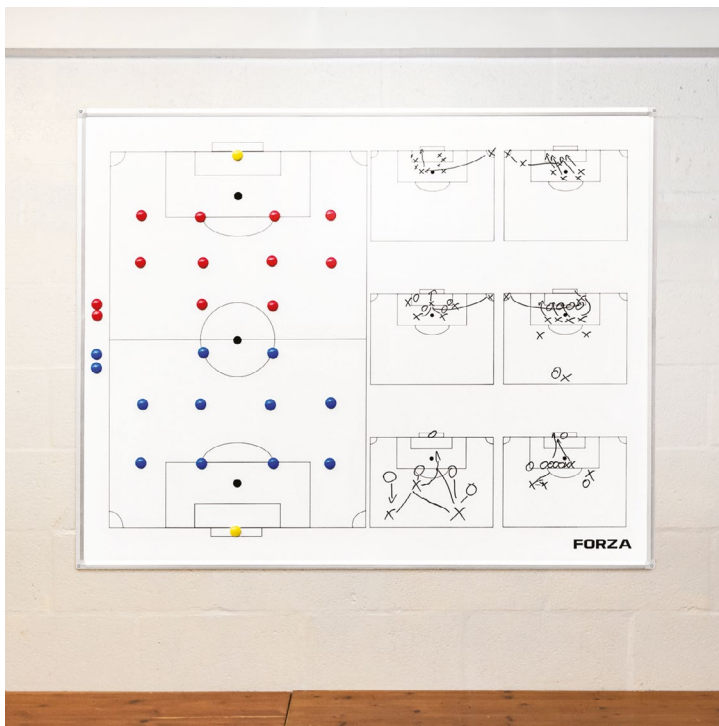

WATCH ON
 YouTube

COACHING BOARDS & FOLDERS

FINALS - LEFT SIDE OUT

FORZA

WAYS TO ATTACK THE...
PLAYING BETWEEN...
BESTING DEFENCE - CAGE

ATT TRANSITION

WHEELAWAY COACHING BOARDS (DOUBLE SIDED)

SIZES

- 150 x 120cm
- 90 x 60cm

SPORTS

- Plain
- Football
- Rugby
- American Football
- Lacrosse
- Basketball

HANDHELD COACHING BOARDS (DOUBLE SIDED)

MODELS

- 120 x 90cm
- 90 x 60cm
- 45 x 30cm

SPORTS

- | | | | |
|------------|---------------------|--------------|----------------|
| • Plain | • Rugby | • Lacrosse | • Aussie Rules |
| • Football | • Baseball | • Basketball | • Handball |
| • Futsal | • American Football | • Hockey | • Gaelic |
| • Netball | | • Ice Hockey | |

WALL MOUNTED WHITE BOARDS & SPARES

SIZE

- 150 x 120cm

SPARES

- Magnets
- Erasers
- Pens

COACHING, PADS FOLDERS & SHEETS

SIZE

- Static Adhesive Sheets (55cm x 85cm)
- Pro Coaching Folder (A4)
- Standard Coaching Folder (A4)
- Coaches Clipboard (A4)
- Coaches Notepad (A5)