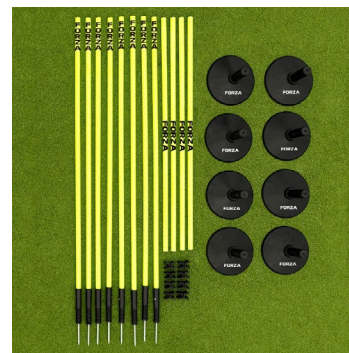

THICKNESS

- 25mm
- 34mm

OPTIONS

- Rubber Bases
- Carry bag

WATCH ON
 YouTube

SPRING LOADED SLALOM POLES

SIZES

- 5' (1.5m) - 25mm Thick
- 6' (1.8m) - 34mm Thick

THICKNESS

- 25mm
- 34mm

OPTIONS

- Rubber Bases
- Carry Bag

WATCH ON
 YouTube

AGILITY POLES & HURDLE CLIPS

COLOURS

MODELS

- 1m Agility/Hurdle Poles
- 34mm Clips
- 25mm Clips

ADJUSTABLE SLALOM POLE & HURDLE BAR SET

WATCH ON
 YouTube

SIZES

- 4ft (1.2m)
- 5ft (1.5m)

OPTIONS

- Rubber Base

LADDERS & RINGS