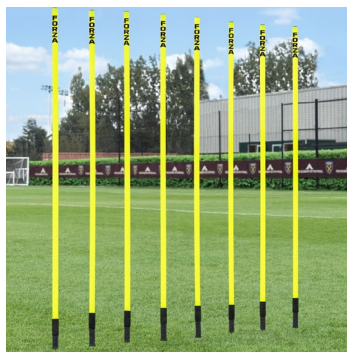

THICKNESS

- 25mm
- 34mm

OPTIONS

- Rubber Bases
- Carry bag

WATCH ON
 YouTube

SPRING LOADED SLALOM POLES

SIZES

- 5' (1.5m) - 25mm Thick
- 6' (1.8m) - 34mm Thick