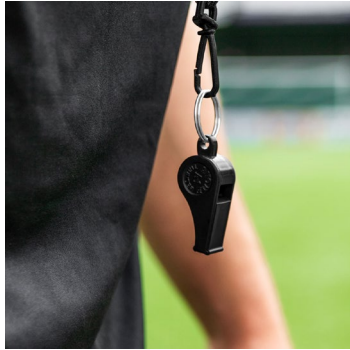

REFEREE EQUIPMENT

SIZES

- Pro Linesman Flags (Chequered)
- Pro Linesman Flags (Diamond)
- Standard Linesman Flags
- Referee Wallet
- Vanishing Spray
- Plastic Whistle
- Brass Whistle
- Pro Whistle (Ultra Loud 100DB)