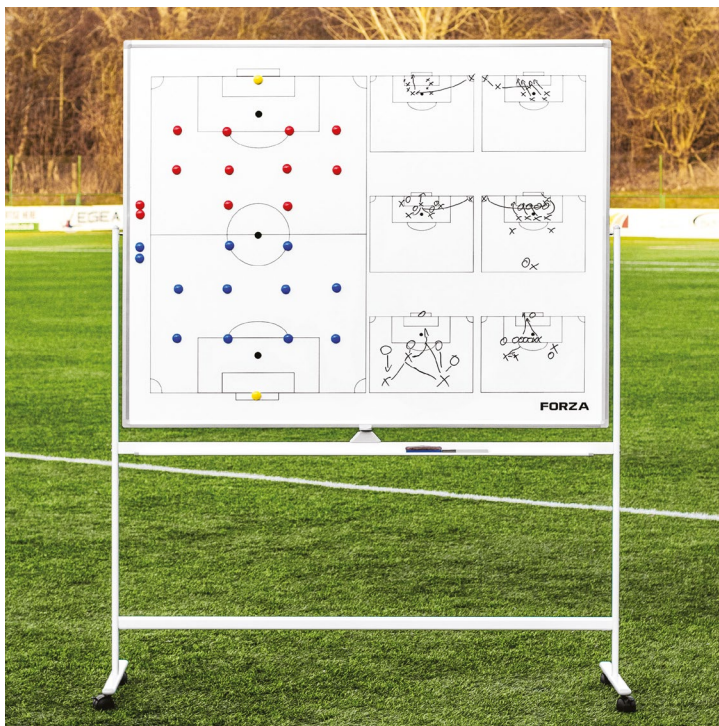

WATCH ON
 YouTube

COACHING BOARDS & FOLDERS

FINALS - LEFT SIDE OUT

FORZA

WAYS TO ATTACK THE...
PLAYING BETWEEN...
BESTING DEFENCE - CAGE

ATT TRANSITION

WHEELAWAY COACHING BOARDS (DOUBLE SIDED)

SIZES

- 150 x 120cm
- 90 x 60cm

SPORTS

- Plain
- Football
- Rugby
- American Football
- Lacrosse
- Basketball

HANDHELD COACHING BOARDS (DOUBLE SIDED)

MODELS

- 120 x 90cm
- 90 x 60cm
- 45 x 30cm

SPORTS

- | | | | |
|------------|---------------------|--------------|----------------|
| • Plain | • Rugby | • Lacrosse | • Aussie Rules |
| • Football | • Baseball | • Basketball | • Handball |
| • Futsal | • American Football | • Hockey | • Gaelic |
| • Netball | | • Ice Hockey | |