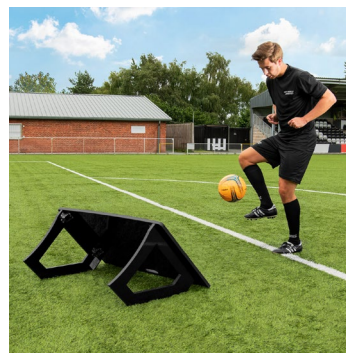

360° PORTABLE TARGET PRACTICE NET

REBOUNDERS

WAVE REBOUND BOARD

MODELS

- Standard (100x 27cm)
- XL (117 x 32cm)

OPTIONS

- Reaction Lights

WATCH ON
 YouTube