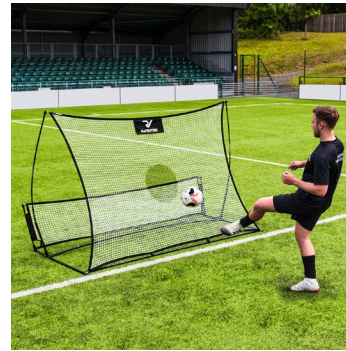

MODELS

- Mega X Rebounder
- Mega Rebounder

SIZES

- Large (7 x 8')
- Small (5 x 6')

POP-UP REBOUNDERS

MODELS

- Flash
- Flash Dual-Sided
- Pro

TEL 01691 683807 EMAIL sales@networldsports.com