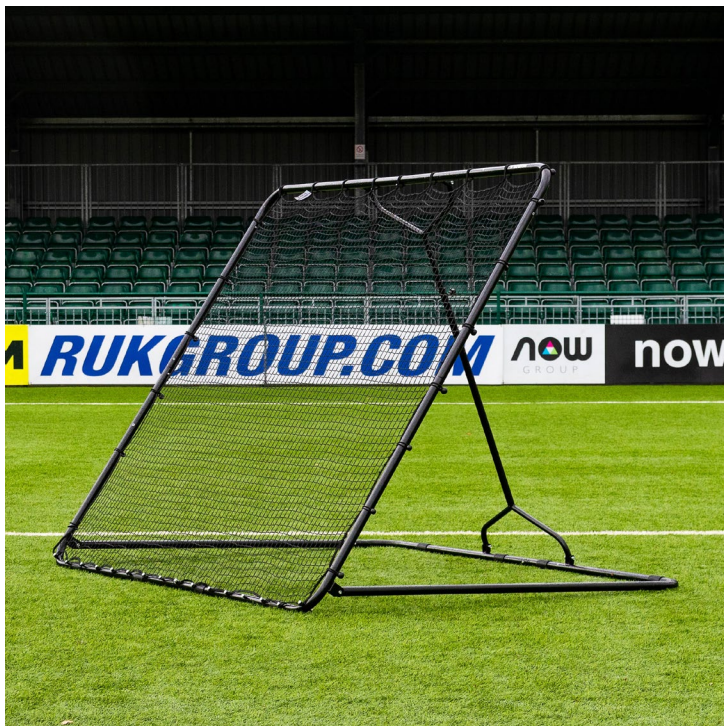

MEGA REBOUNDERS

WATCH ON
YouTube

MODELS

- Mega X Rebounder
- Mega Rebounder

SIZES

- Large (7 x 8')
- Small (5 x 6')