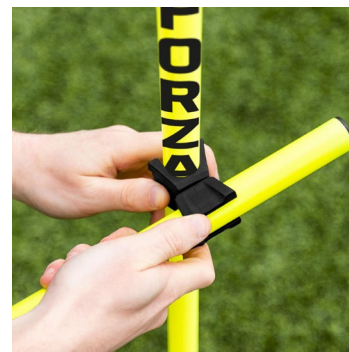

- 1m Agility/Hurdle Poles
- 34mm Clips
- 25mm Clips

ADJUSTABLE SLALOM POLE & HURDLE BAR SET

WATCH ON
 YouTube

SIZES

- 4ft (1.2m)
- 5ft (1.5m)

OPTIONS

- Rubber Base

LADDERS & RINGS