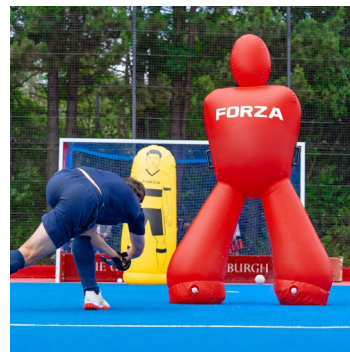

MODEL

- Fits All FORZA Mannequins

AIR MANNEQUINS

SIZE

- Junior (3.9'/115cm)
- Senior (5.8'/175cm)
- Jumbo (6.7'/205cm)

OPTIONS

- Pump
- Standard Carry Bag
- Luxury Wheeled Bag

GK MANNEQUINS