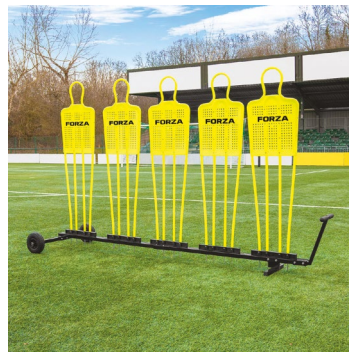

SIZES

- Mini (4'/1.2m)
- Junior (5.4'/1.6m)
- Senior (6'/1.8m)

OPTIONS

- Astro Base
- Carry Bag
- 2-in-1 Rebound Base
- Mannequin Trolley

MANNEQUIN TROLLEY

WATCH ON
 YouTube

2-IN-1 REBOUND BLOCK & MANNEQUIN BASE