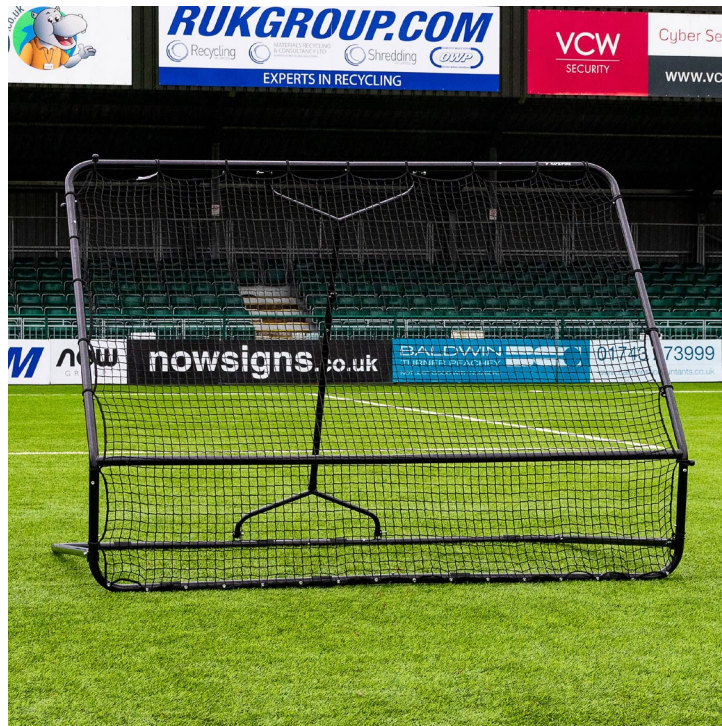

MEGA REBOUNDERS

WATCH ON
YouTube

MODELS

- Mega X Rebounder
- Mega Rebounder

SIZES

- Large (7 x 8')
- Small (5 x 6')