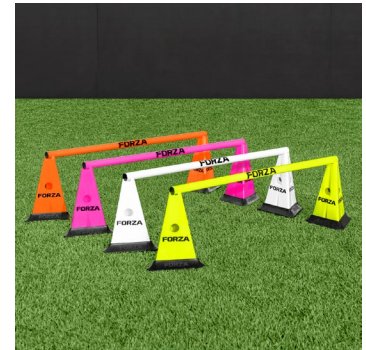

- Hurdles/Agility Poles

JUMBO TRI SUPERCONES

COLOURS

OPTIONS

- Hurdles/Agility Poles

WATCH ON
 YouTube

PRO TRI MARKER CONES

COLOURS