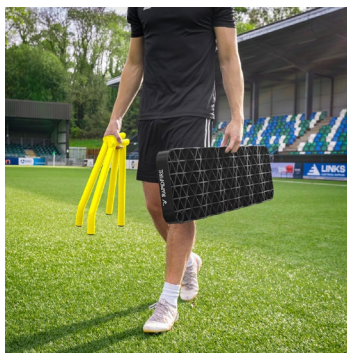

WAVE REBOUND BOARD

MODELS

- Standard (100x 27cm)
- XL (117 x 32cm)

OPTIONS

- Reaction Lights

WATCH ON
 YouTube