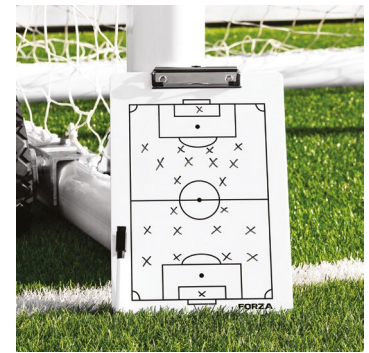

WATCH ON
 YouTube

COACHING BOARDS & FOLDERS

FINALS - LEFT SIDE OUT

FORZA

WAYS TO ATTACK THE...
PLAYING BETWEEN...
BESTING DEFENCE - CAGE

ATT TRANSITION

WHEELAWAY COACHING BOARDS (DOUBLE SIDED)

SIZES

- 150 x 120cm
- 90 x 60cm

SPORTS

- Plain
- Football
- Rugby
- American Football
- Lacrosse
- Basketball

HANDHELD COACHING BOARDS (DOUBLE SIDED)

MODELS

- 120 x 90cm
- 90 x 60cm
- 45 x 30cm

SPORTS

- | | | | |
|------------|---------------------|--------------|----------------|
| • Plain | • Rugby | • Lacrosse | • Aussie Rules |
| • Football | • Baseball | • Basketball | • Handball |
| • Futsal | • American Football | • Hockey | • Gaelic |
| • Netball | | • Ice Hockey | |

WALL MOUNTED WHITE BOARDS & SPARES

SIZE

- 150 x 120cm

SPARES

- Magnets
- Erasers
- Pens

COACHING, PADS FOLDERS & SHEETS

SIZE

- Static Adhesive Sheets (55cm x 85cm)
- Pro Coaching Folder (A4)
- Standard Coaching Folder (A4)
- Coaches Clipboard (A4)
- Coaches Notepad (A5)