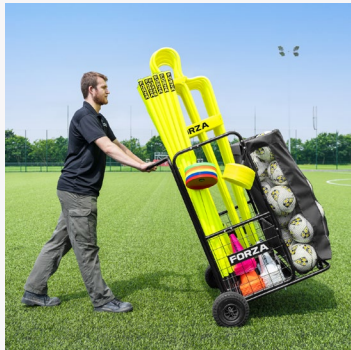

- Basket Stretcher
- Aluminium Folding Stretcher
- Spinal Board (160kg Limit)

OTHER CATALOGUES

FOOTBALL EQUIPMENT CATALOGUE

SCAN TO VIEW

GROUND EQUIPMENT CATALOGUE

SCAN TO VIEW

STORAGE, TROLLEYS AND BAGS CATALOGUE