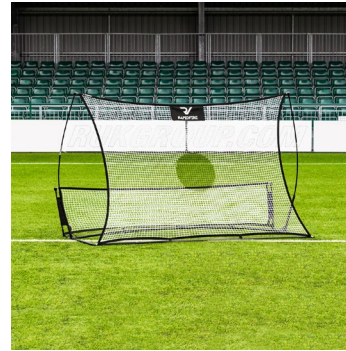

POP-UP REBOUNDERS

MODELS

- Flash
- Flash Dual-Sided
- Pro

TEL 01691 683807 EMAIL sales@networldsports.com

WATCH ON
 YouTube