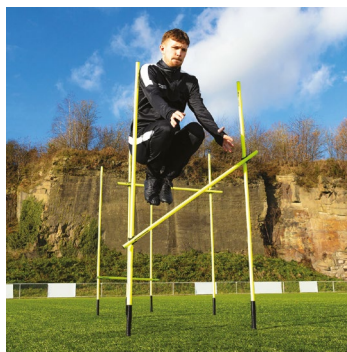

ADJUSTABLE SLALOM POLE & HURDLE BAR SET

WATCH ON
 YouTube

SIZES

- 4ft (1.2m)
- 5ft (1.5m)

OPTIONS

- Rubber Base